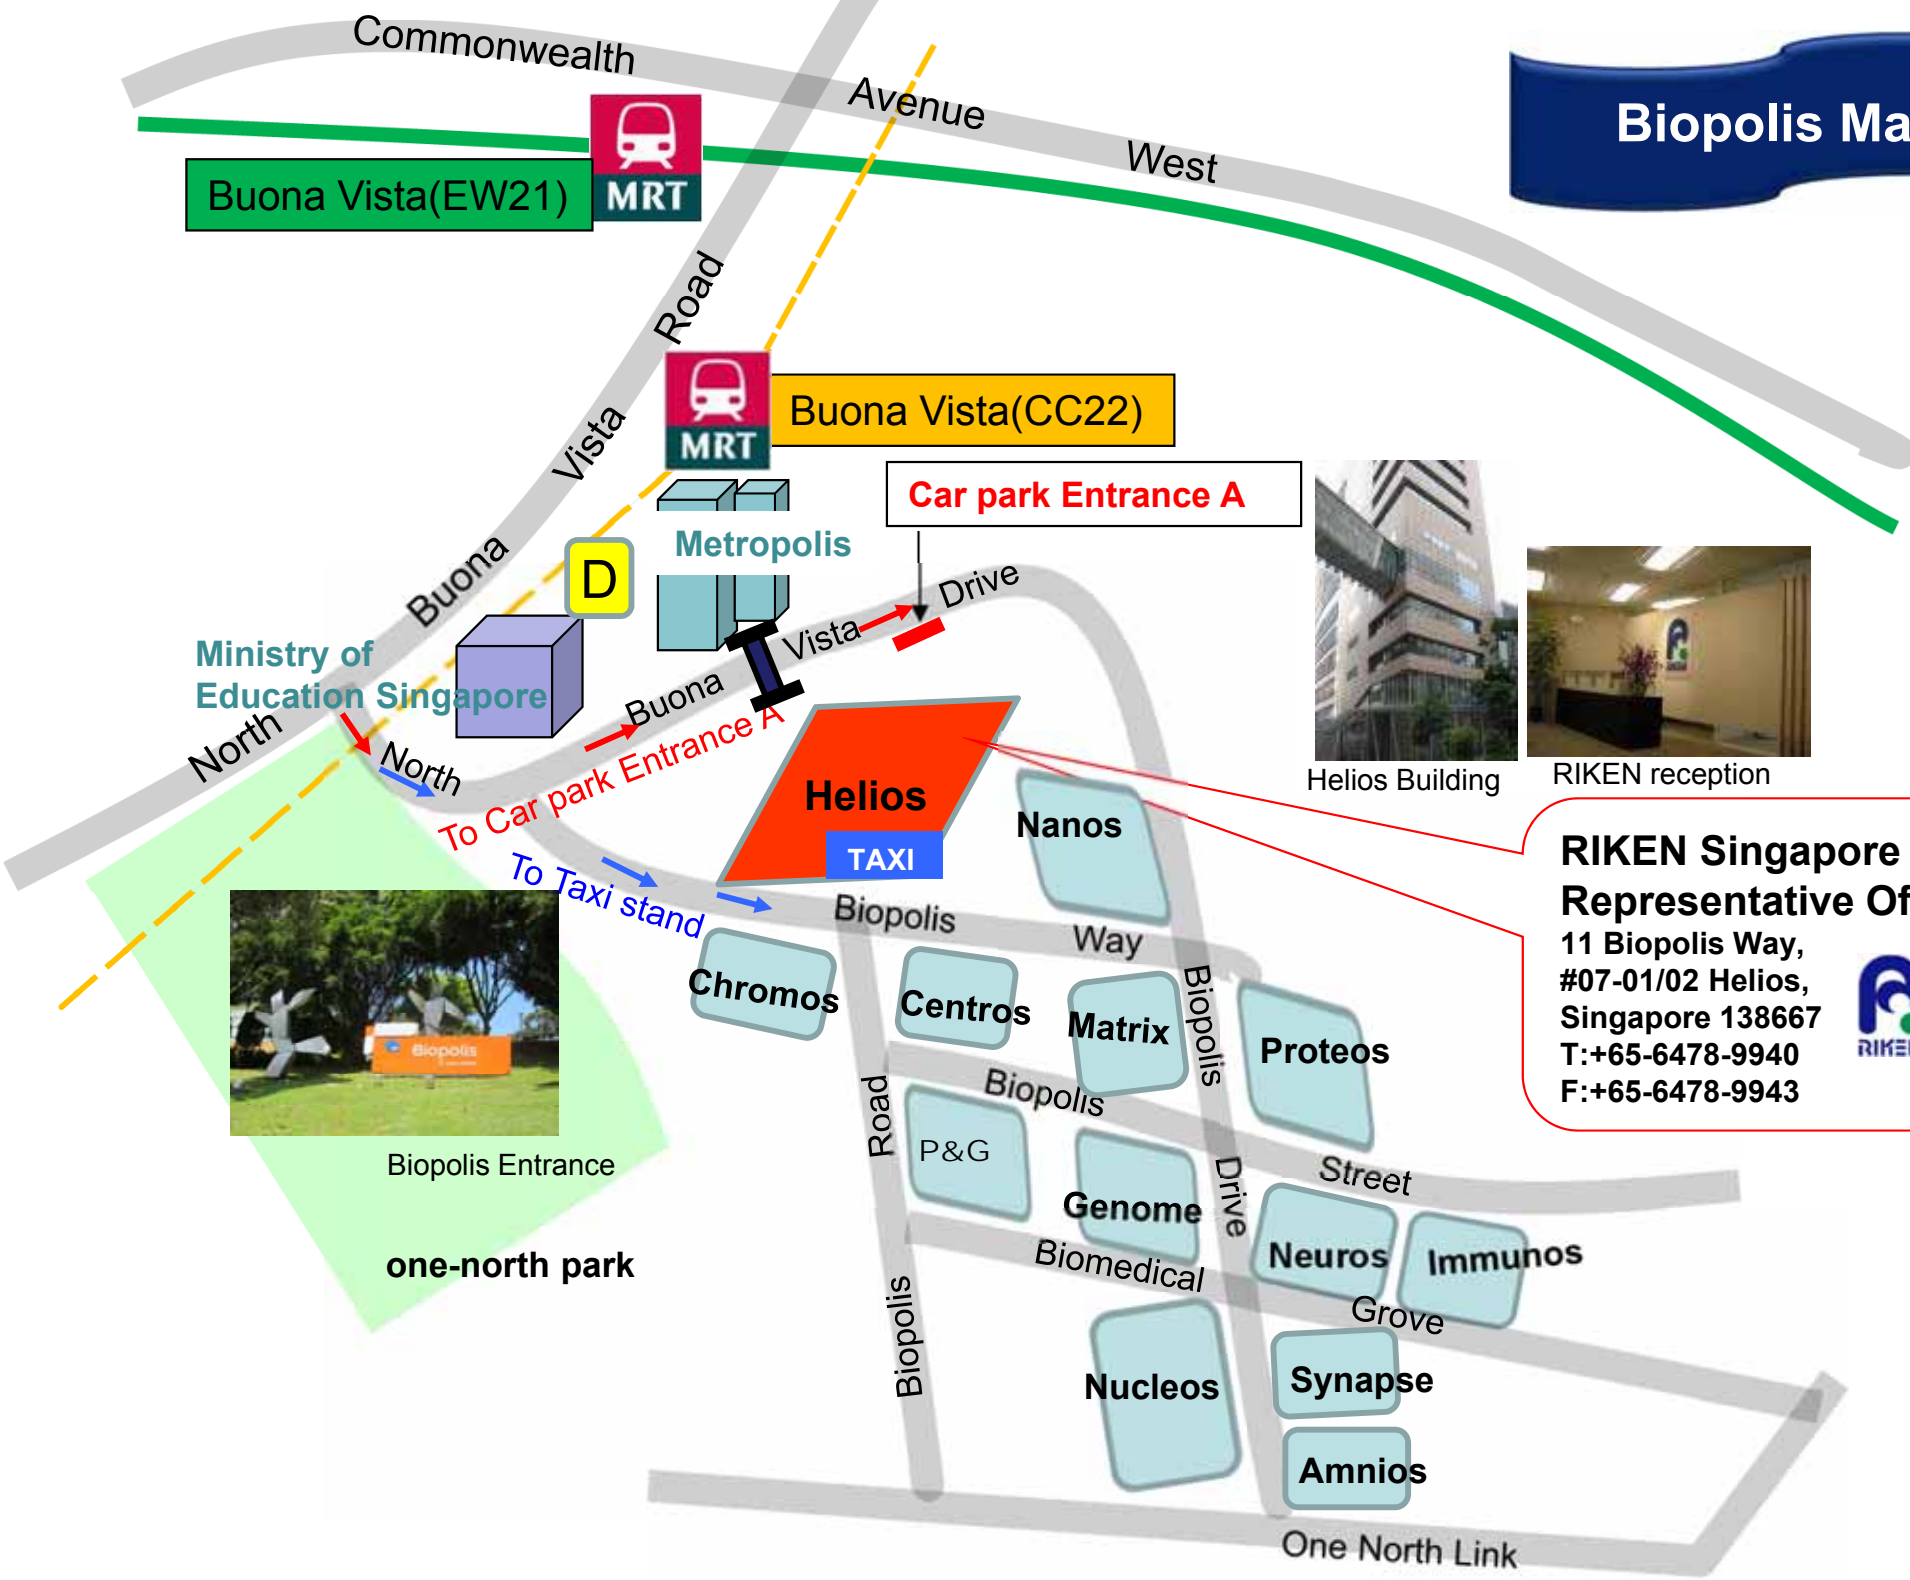

Biopolis Map

RIKEN Singapore Representative Office
11 Biopolis Way,
#07-01/02 Helios,
Singapore 138667
T:+65-6478-9940
F:+65-6478-9943

How to find us

➤ **By MRT**

Alight at Buona Vista station. Buona Vista MRT Station (EW21 / CC22) is the interchange station for the East-West Line and Circle Line. Proceed to **Exit D** of Buona Vista Station. After exiting, turn left to Metropolis and follow signs to the 24-hour link to Biopolis. Cross the overhead bridge linking Metropolis and Biopolis. Walk towards Helios. It is approximately 10 min-walk from the station.

➤ **By Bus**

Bus Stop①

Along North Buona Vista Road heading towards AYE Bus numbers: 14,74 , 91 , 92, 95,191 , 196 , 198 and 200

Bus Stop

191, Along North Buona Vista Road heading towards Commonwealth Ave West Bus numbers: 14,74, 91, 92, 95, 96, 198 and 200

Bus Stop

185, Along Commonwealth Ave West heading towards Dover Bus numbers: 32,74, 91, 95, 100, 105, 106, 111, 147, 191, 196, 198 and 200

Bus Stop

111, Along Commonwealth Ave West heading towards Commonwealth Bus numbers: 32,74, 91, 95, 100, 105, 106, 111, 147, 185, 191, 196, 198 and 200

➤ **By Taxi**

Turn into North Buona Vista Drive and turn right to Biopolis Way. Taxi Stand is located in front of Helios Building. From the city, it takes approximately 20-30 minutes depending on traffic conditions..